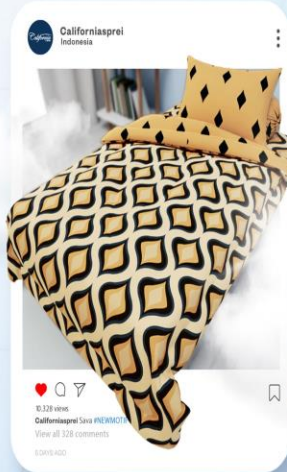

LUXIA

WALDEN

Sprei Bagunass !!

California

BY MY LOVE

#NEWMOTIF
SAVA

CaliforniaChingu Indonesia

10,328 views
CaliforniaChingu Micha #Korbanstyle #Korbanstaf
View all 328 comments